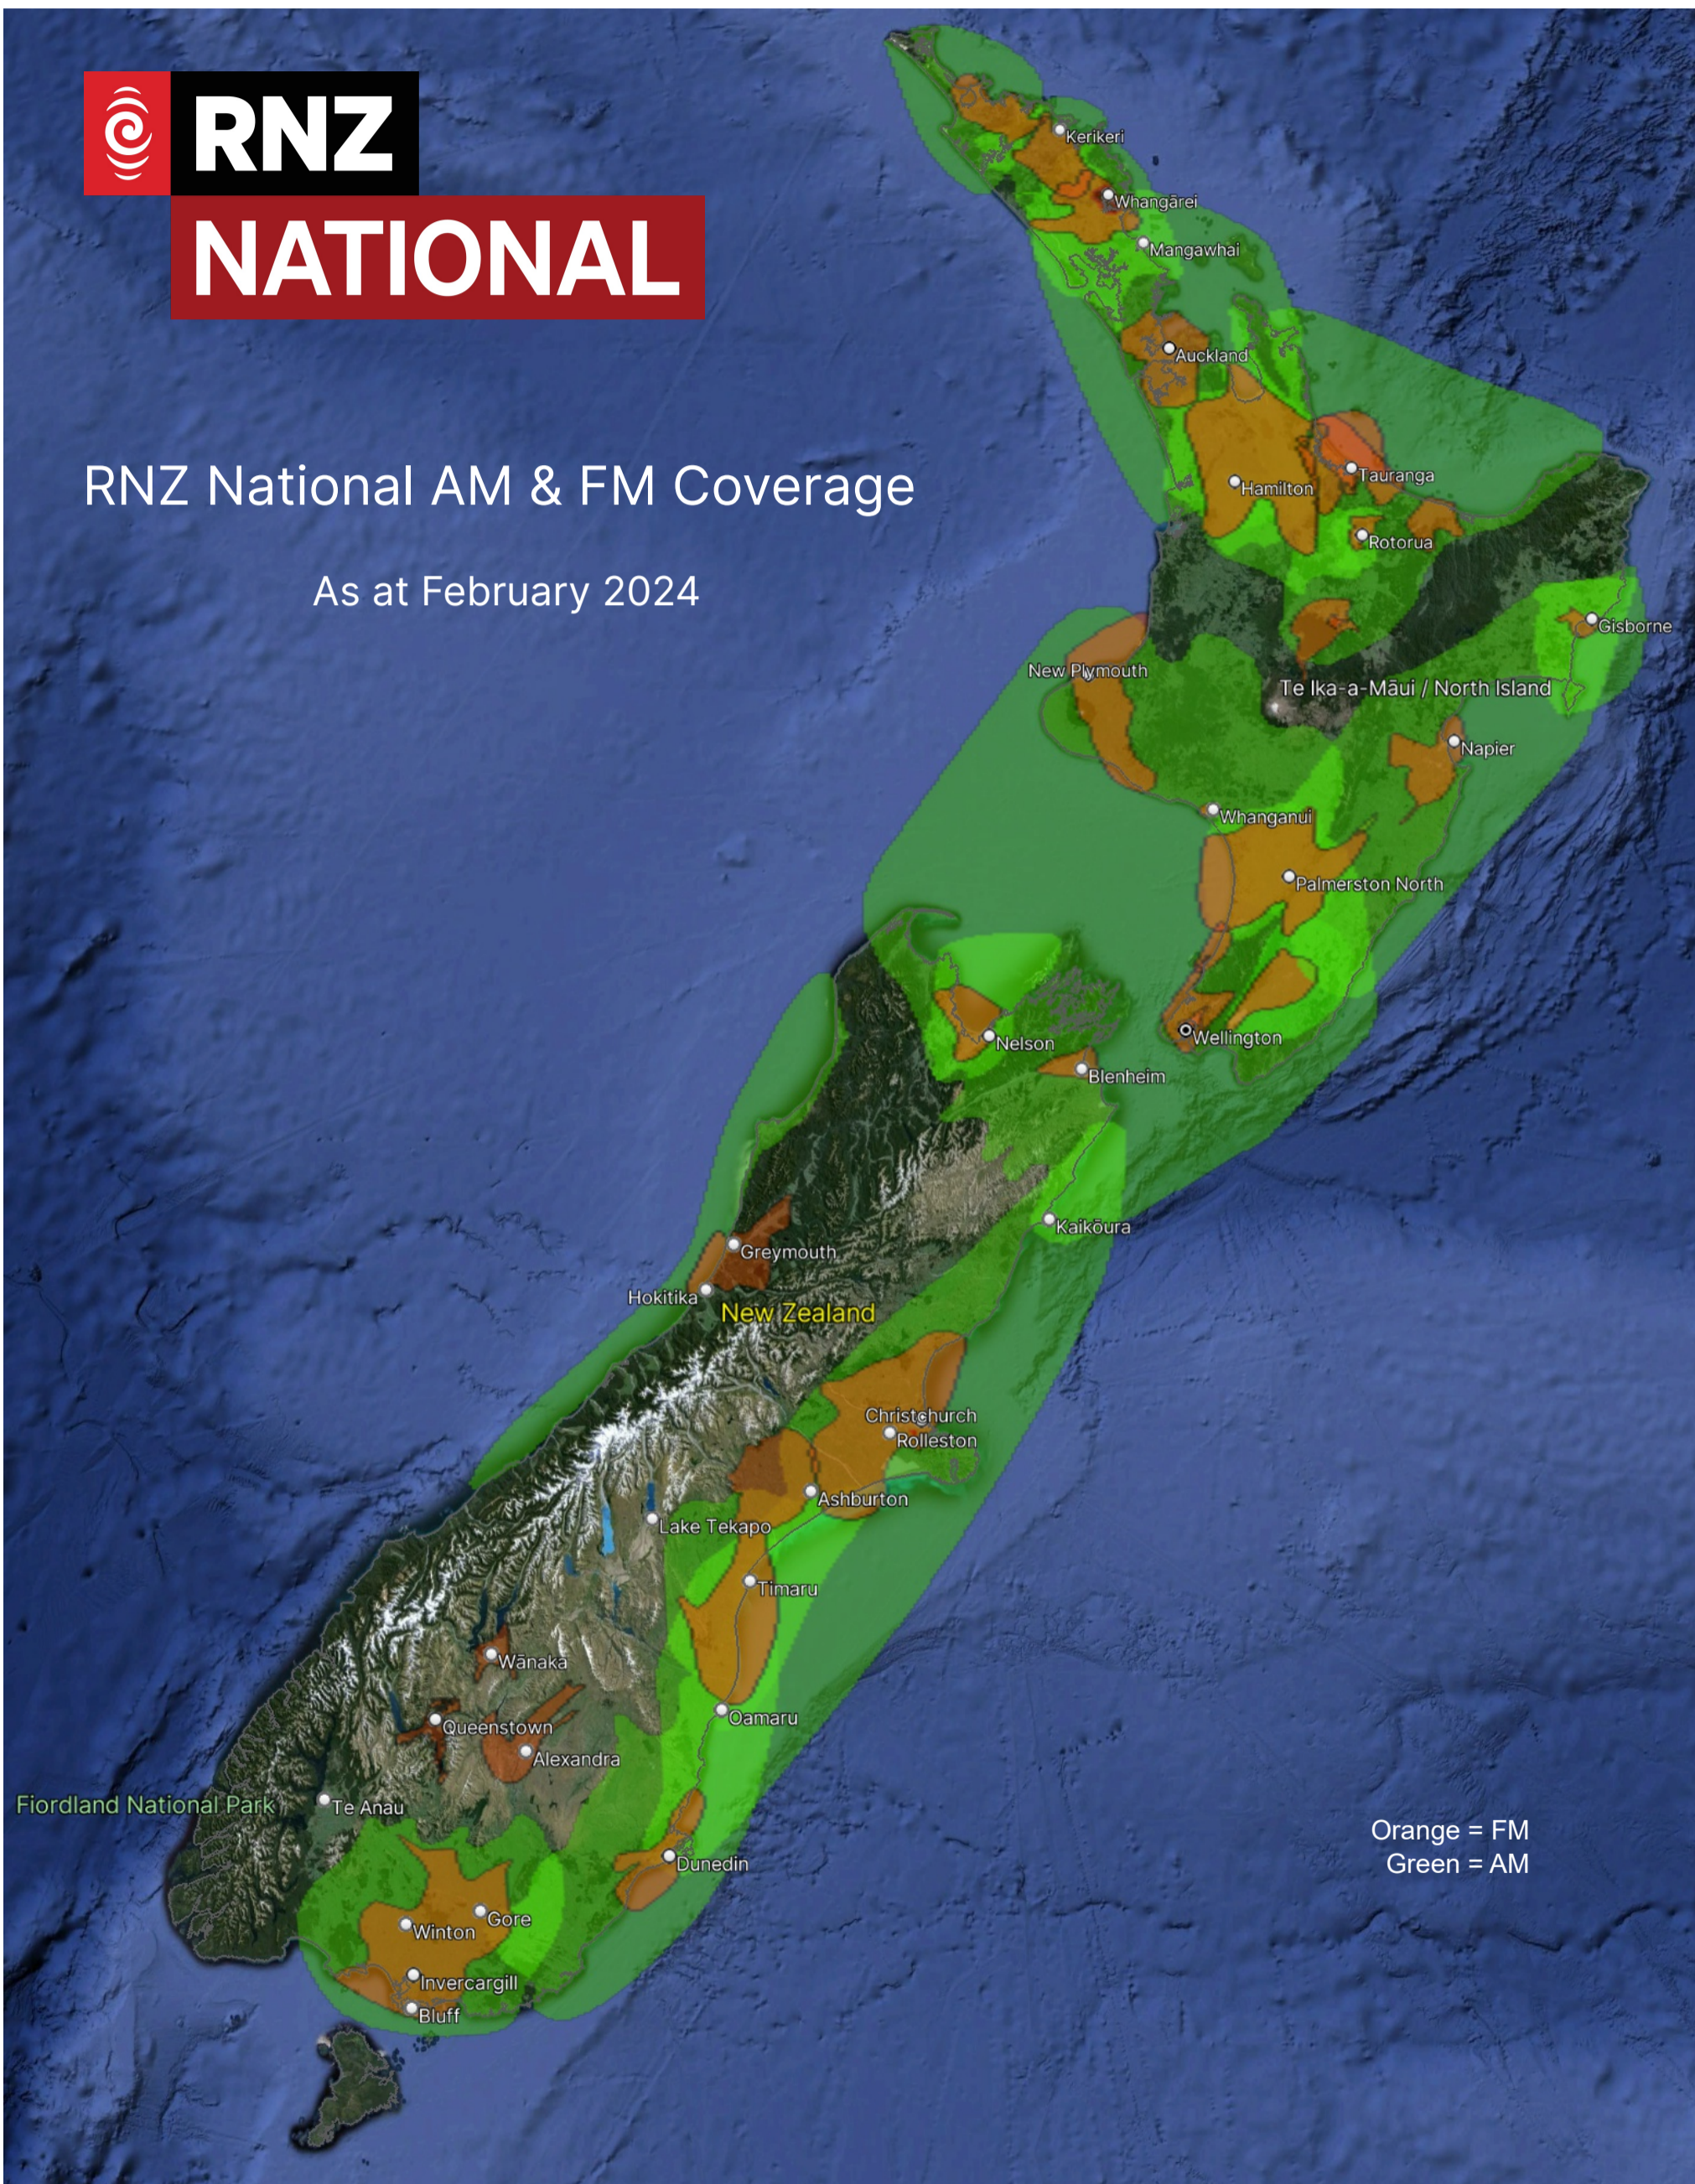

# RNZ National AM & FM Coverage

As at February 2024

Orange = FM  
Green = AM